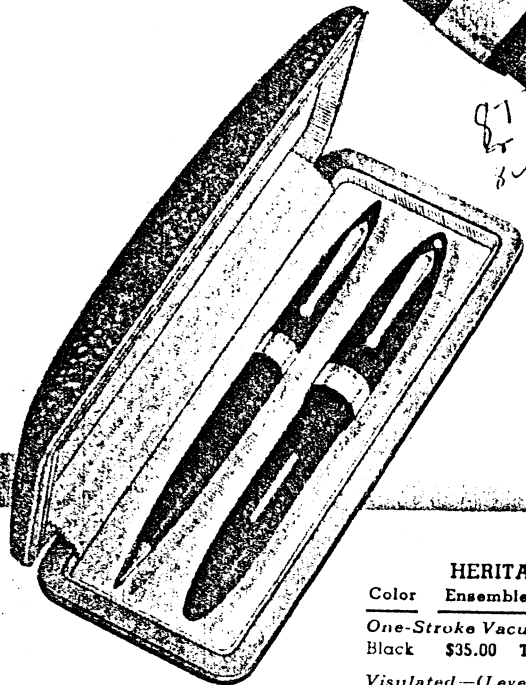

**EXCELLENCE  
AUTOGRAPH  
LIFETIME  
\$20.00**

*Joan Craig*

Specimen of Facsimile  
Signature Engraving

**LADY  
AUTOGRAPH  
LIFETIME  
\$18.00**

**HERITAGE  
AUTOGRAPH  
LIFETIME \$20.00**

All pieces have genuine 14K clips, bands, points, pencil tips, excepting VICEROY, which has 14K bands and gold-filled trim.